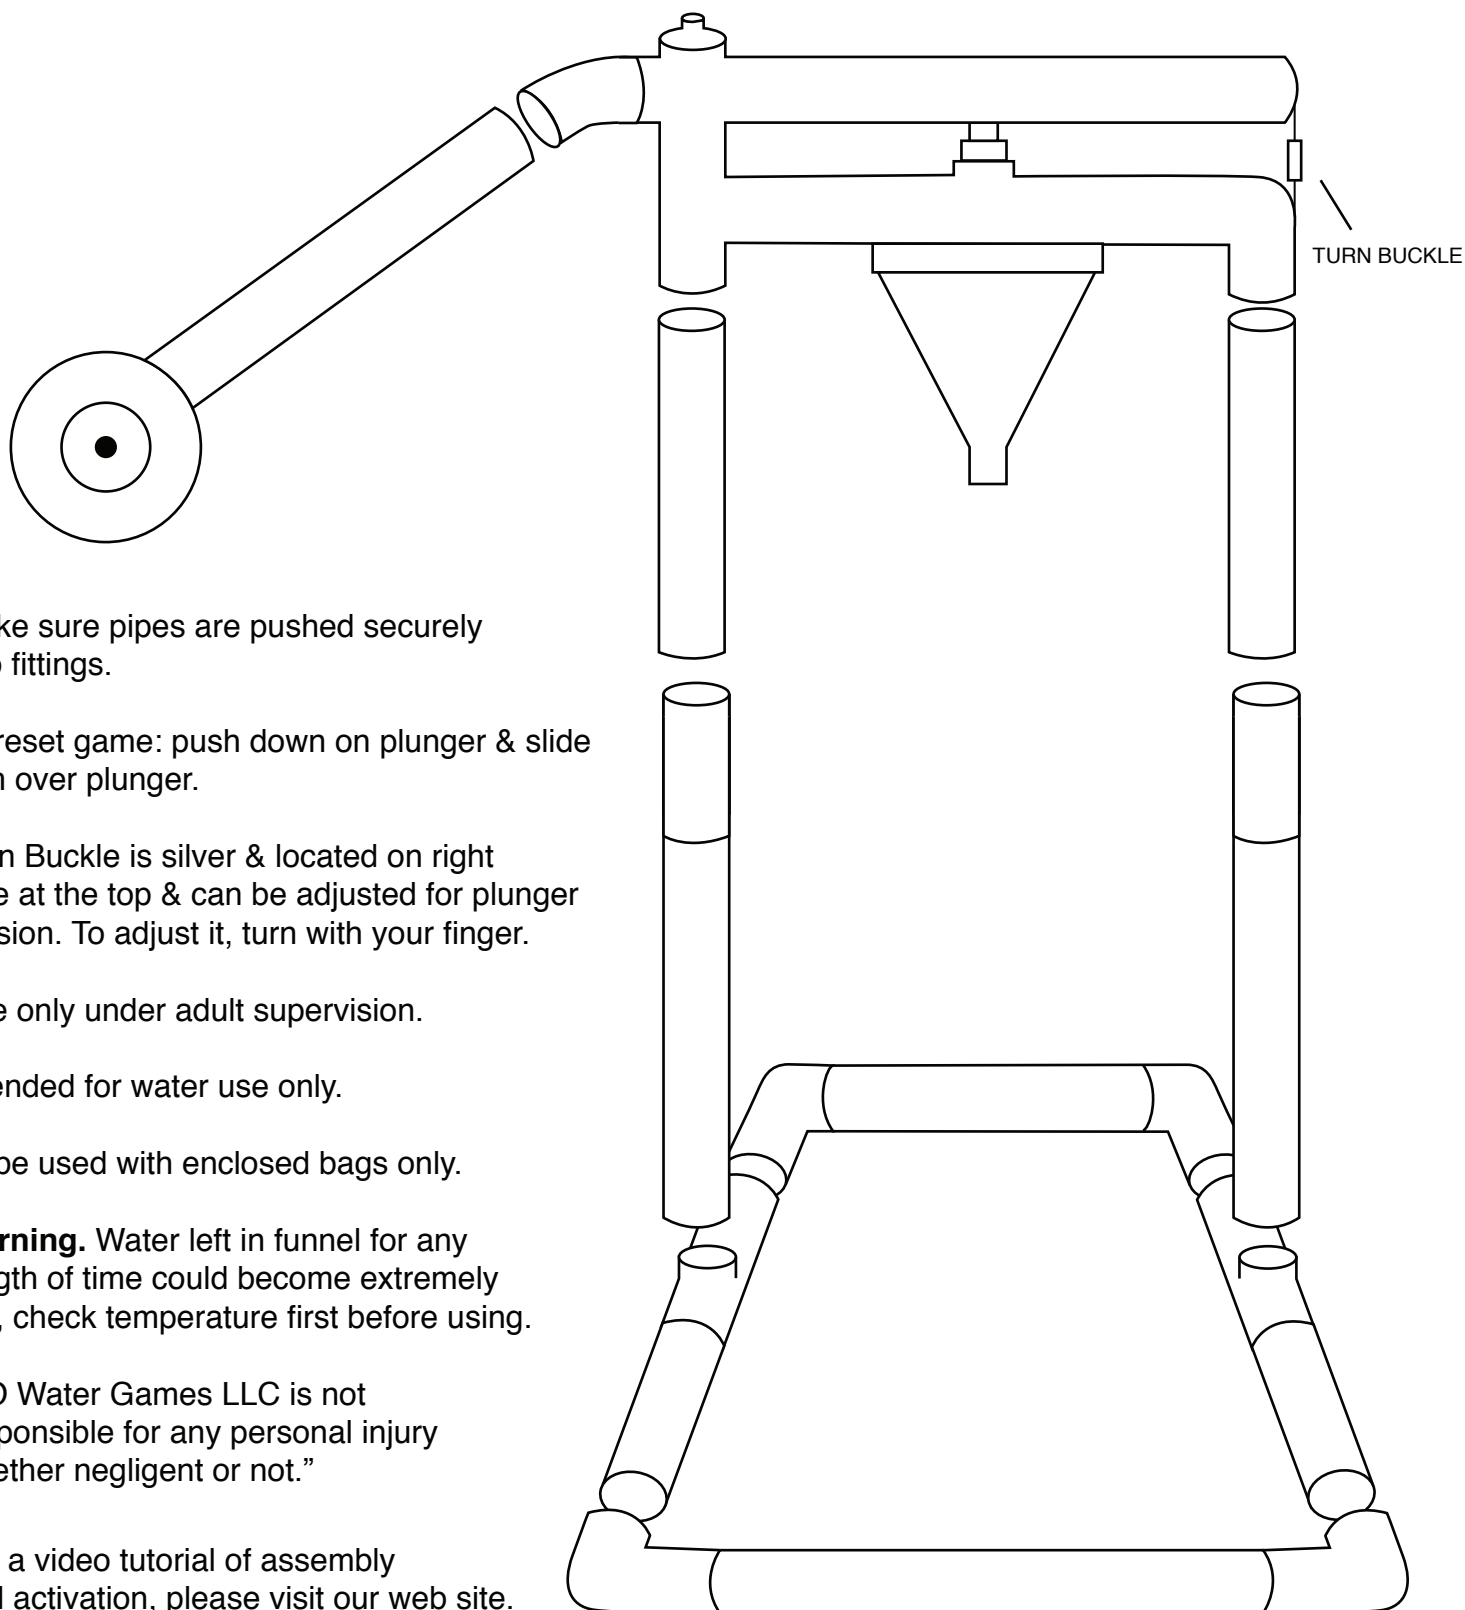

FUN FUNNEL DIRECTIONS

- Make sure pipes are pushed securely into fittings.
- To reset game: push down on plunger & slide arm over plunger.
- Turn Buckle is silver & located on right side at the top & can be adjusted for plunger tension. To adjust it, turn with your finger.
- Use only under adult supervision.
- Intended for water use only.
- To be used with enclosed bags only.
- **Warning.** Water left in funnel for any length of time could become extremely hot, check temperature first before using.
- “KO Water Games LLC is not responsible for any personal injury whether negligent or not.”