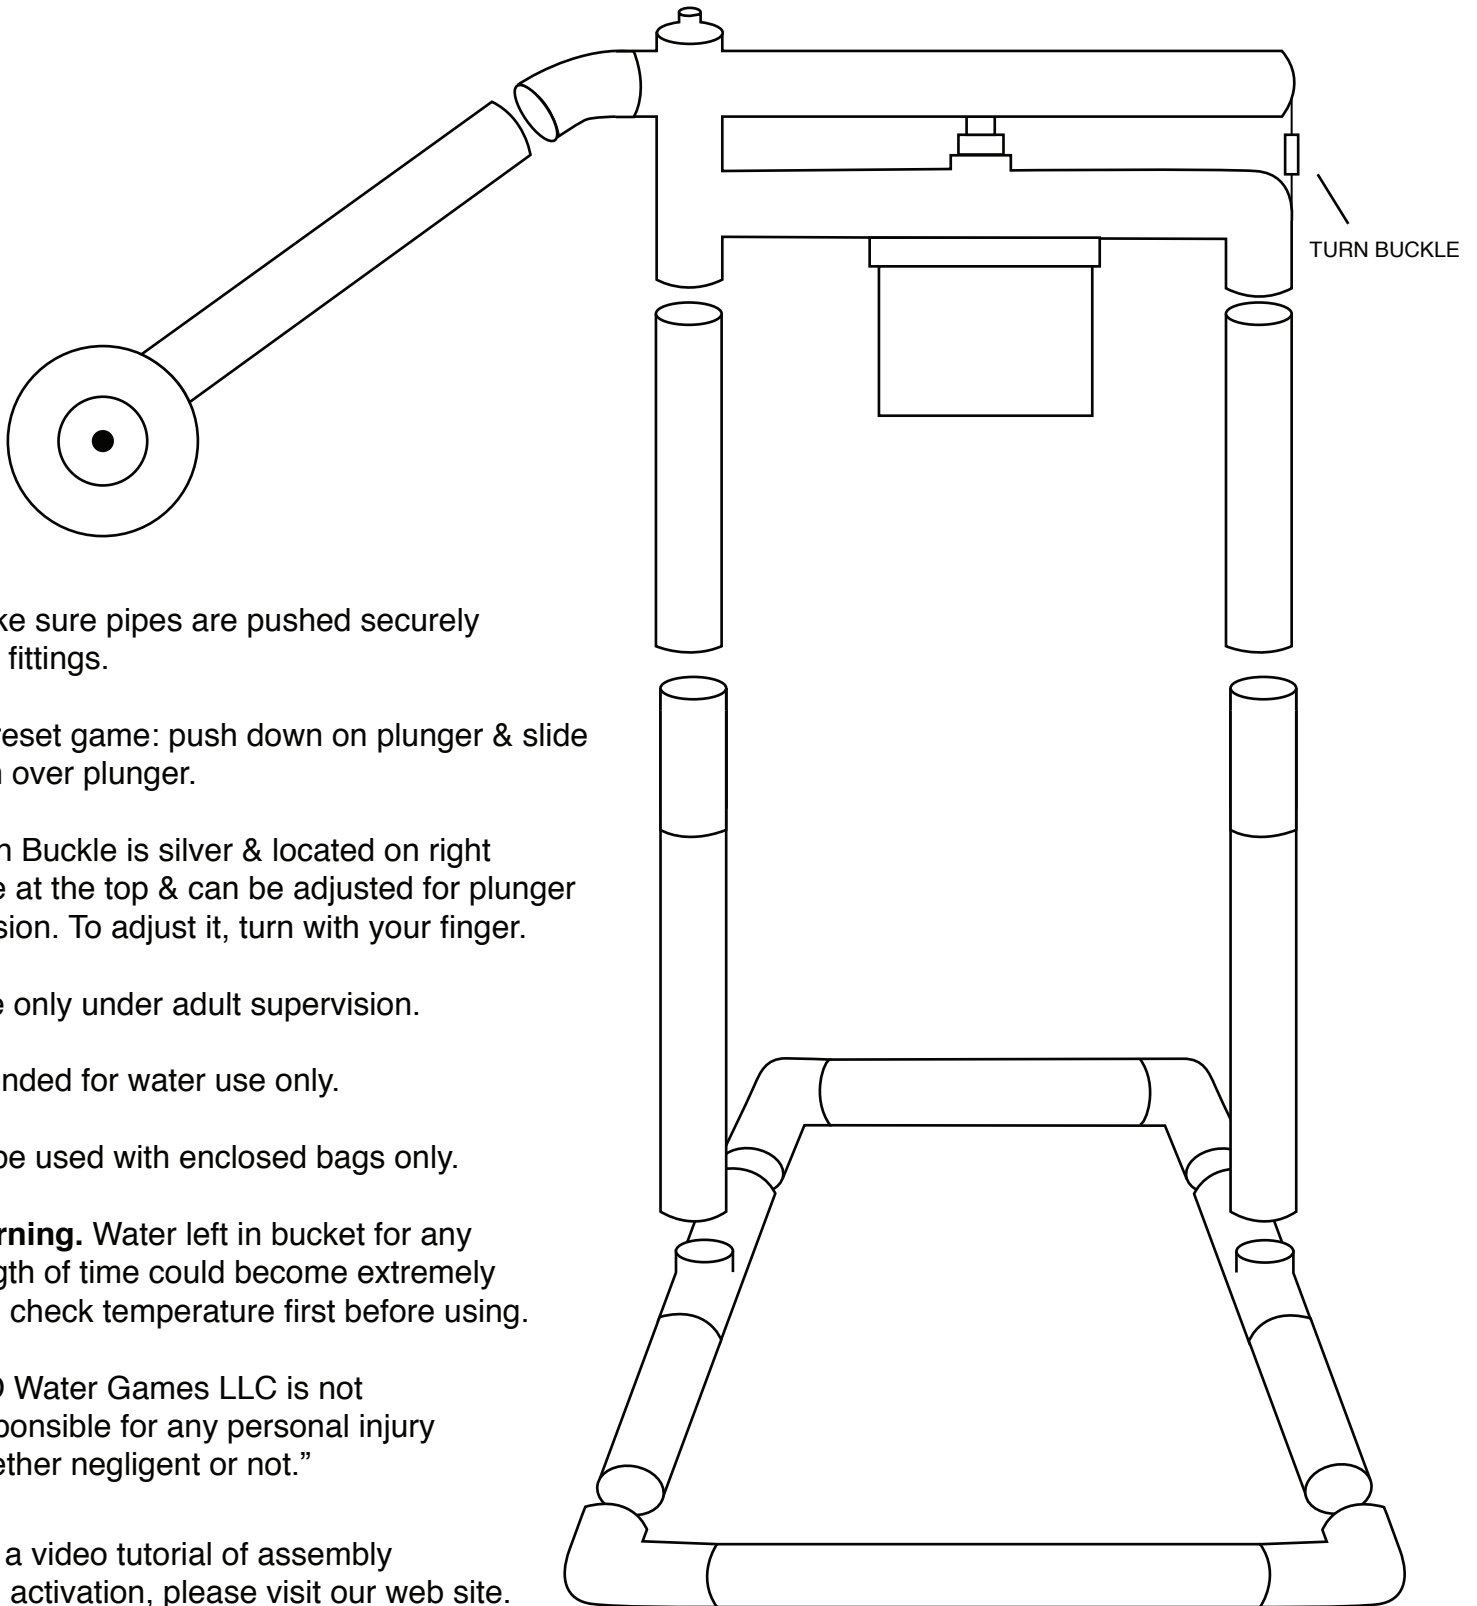

SOAK 'N' WET DIRECTIONS (KIDS VERSION)

- Make sure pipes are pushed securely into fittings.
- To reset game: push down on plunger & slide arm over plunger.
- Turn Buckle is silver & located on right side at the top & can be adjusted for plunger tension. To adjust it, turn with your finger.
- Use only under adult supervision.
- Intended for water use only.
- To be used with enclosed bags only.
- **Warning.** Water left in bucket for any length of time could become extremely hot, check temperature first before using.
- “KO Water Games LLC is not responsible for any personal injury whether negligent or not.”